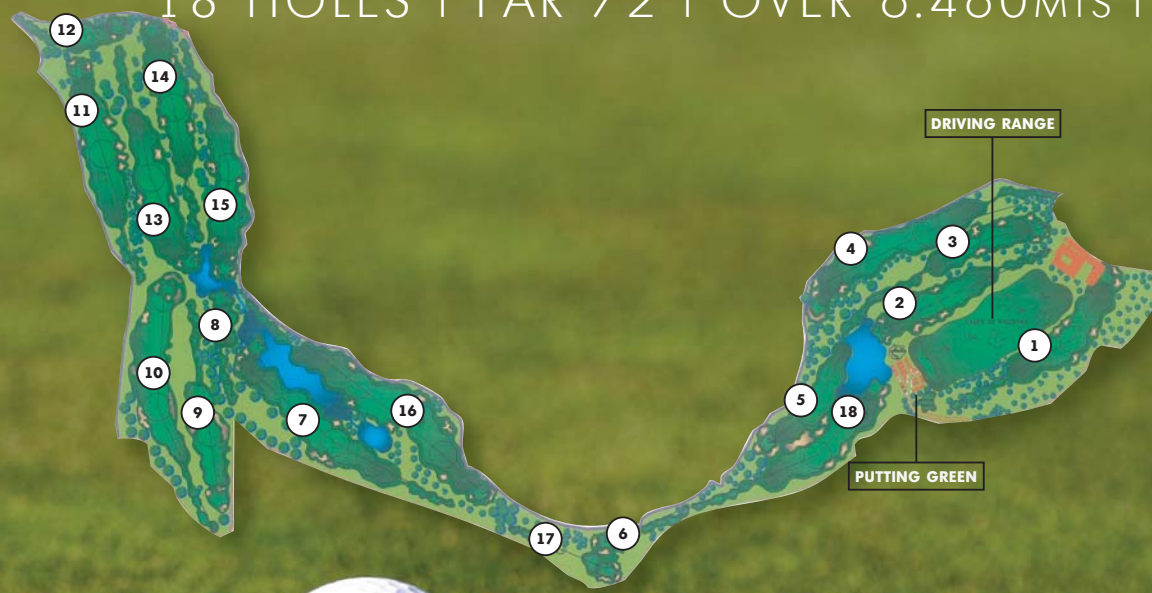

The Golf Course

Designed by Aymerich Golf Management, the 18 hole par 72 course respects in all aspects the unspoiled environment with challenging water hazards, long and short drives perfectly integrated between the river, 3 lakes and the pine tree groves. The course will be perfect for all players, with large fairways and manicured greens.

The driving range and putting green will be open by the end of summer 2006

Golf Academy

The golf academy will give professional Golf instruction programs with highly qualified instructors.

Practice area

This area has been designed to practice any kind of shot with a total area of 33.000m2 including a 92 metres wide putting green in front of the club house and a pitching green area next to the driving range.

Club House

The club house will include a terrace bar, restaurant, private social club, changing rooms, Golf pro-shop... The club house will also offer a state of the art SPA, a gymnasium, swimming-pool and stunning terrace overlooking the golf course. The golf club members will have exclusive access to a private area within the club house.

COUNTRY CLUB MEMBERSHIP

Family Membership 50years: 12000 € (Husband-wife-children under 25)
for property owners at Medina Elvira 9.000 €

Annual fee: 850 € Husband - 300 € Wife -200 € Children

Green fee: 5 €

The golf members will have special discount on Golf buggies and use of the club house facilities.

The Medina Elvira Golf course will be a pay and play course. The green fee will cost 50 € with an automatic discount for Medina Elvira residents.

MEDINA ELVIRA GOLF CARD

HOLE	PAR	MTS	HOLE	PAR	MTS
HOLE 1	4	380	HOLE 10	5	470
HOLE 2	4	340	HOLE 11	4	395
HOLE 3	4	325	HOLE 12	3	180
HOLE 4	5	500	HOLE 13	4	410
HOLE 5	4	335	HOLE 14	4	385
HOLE 6	3	170	HOLE 15	4	420
HOLE 7	5	485	HOLE 16	5	550
HOLE 8	3	190	HOLE 17	3	190
HOLE 9	4	335	HOLE 18	4	400
FRONT 9	36	3.060	BACK 9	36	3.400
			TOTAL	72	6.460